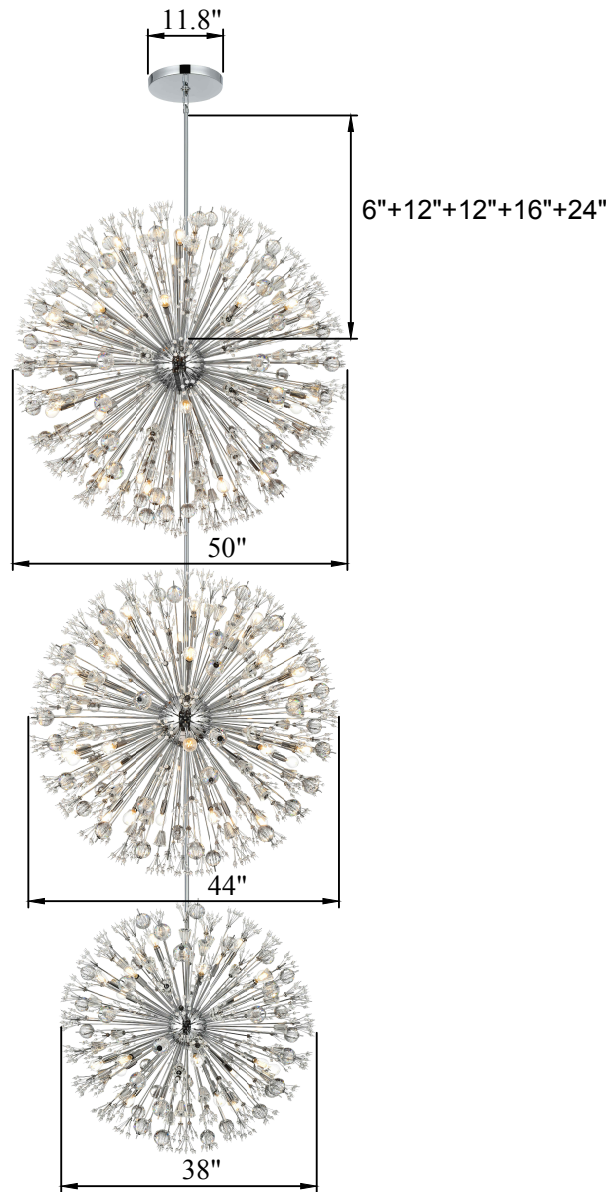

## Vera Hanging COLLECTION

90-Light crystal chandelier in Chrome

Chrome  
Item No:2500G50L3C

Black  
Item No:2500G50L3BK

Satin Gold  
Item No:2500G50L3SG

Available Finishes

The Collection is composed of Chandeliers, Pendants  
Bathroom Lamp

### Dimensions

Canopy Size(in)	Ø 11.8" H1.4"
Chain/Rod Length	6"+12"+12"+16"+24":70"
Length	Ø 50"
Width	Ø 50"
Height	206"
Maximum Height	260"

### Specifications

Finish	3 Finishes
Material	Metal+Crystal
Glass Color	Clear
Type	chandelier
Hanging Device	Rod
Voltage	110-125V
Dimmable	Yes
Warranty	1Year Limited
Shipment Type	LTL

### Bulb / Socket

Socket Type	E12
Number of Lights	90
Wattage/Bulb	20W
Included	No