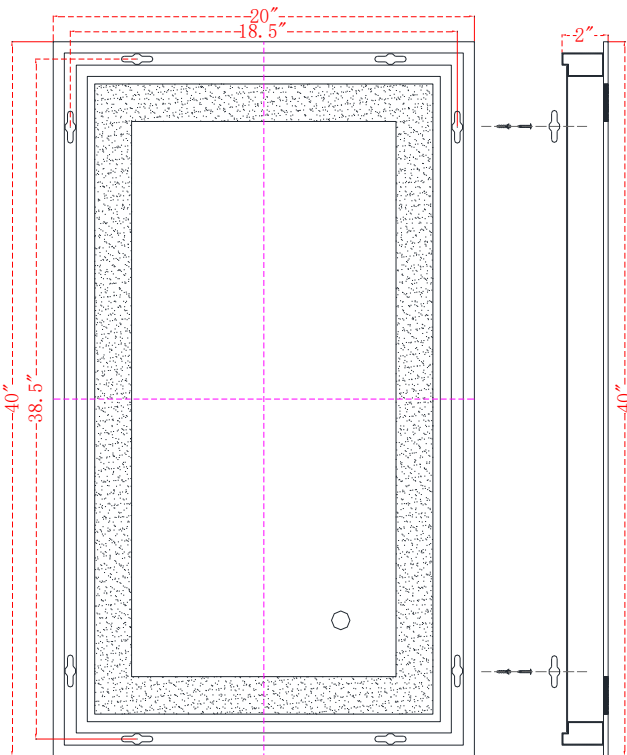

MRE12040

W20" X H40" CRI 90 CCT (K) 4200K, 6400K, 3000K 630 Lumens

LED Mirror Light

Elitco Lighting

Project

Location

PRODUCT DESCRIPTION

IP44 Rated LED Backlit Bathroom Wall Mirror, High polished silver mirror with 4 panel lights. Epoxy powder coated mild steel back box. LED Mirror Light is designed to provide 40,000 hours of life.

SPECIFICATIONS:

- Mirror Size: W20" X H40"
- Lamp power: 57W;
- Lumens: 630lm
- CRI \geq 0.9;
- CCT: 4200K, 6400K, 3000K
- Watts per color temperature:37W+18.5W+18.5W
- Dimming LED
- Electronic Driver: Input 110-120V, output DC 12V
- Defogger
- Luminaire Disconnect
- Changeable LED light strip
- Primary Material: SPCC+GLASS
- UL Approved

FINISHES: Glossy White Back box Gray

INSTALLATION:

1. Mount the chassis on the wall, the chassis can be horizontal and vertical hanging.
2. Install lamps
3. Wiring
4. Powder connection
5. Hang mirror on chassis

Size: W20" X H40"

LABELS: UL/CUL listed (CUL listed number: E479383), IP Rating: IP44.