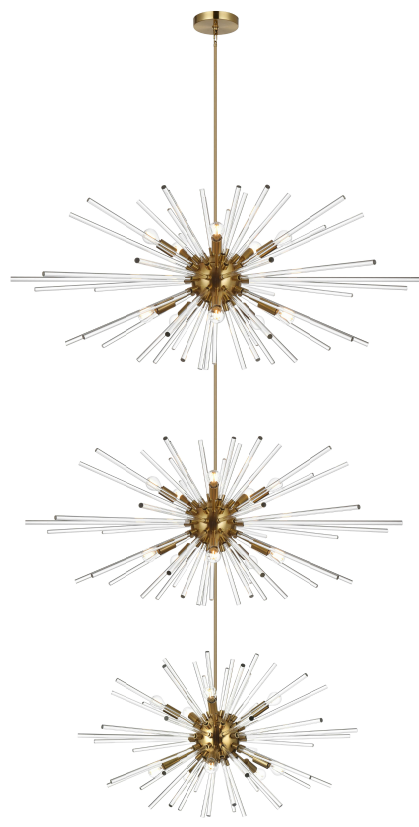

PRODUCT SPECIFICATION SHEET

Vera Hanging COLLECTION

30-Light Glass chandelier in Chrome

Chrome
Item No:2502G46L3C

Black
Item No:2502G46L3BK

Satin Gold
Item No:2502G46L3SG

Available Finishes

The Collection is composed of Chandeliers, Pendants
Bathroom Lamp

Dimensions

Canopy Size(in)	ø 7.9" H1.4"
Chain/Rod Length	6"+12"+12"+16":46"
Length	ø 46"
Width	ø 46"
Height	142"
Maximum Height	170"

Specifications

Finish	3 Finishes
Material	Metal+Crystal
Glass Color	Clear
Type	chandelier
Hanging Device	Rod
Voltage	110-125V
Dimmable	Yes
Warranty	1Year Limited
Shipment Type	LTL

Bulb / Socket

Socket Type	E12
Number of Lights	30
Wattage/Bulb	20W
Included	No

Installation

Indoor/Outdoor	Indoor
Dry/Wet/Damp	Dry
Weight	60 LBS
Wire Length	54"
Safety Rating	ETL Listed