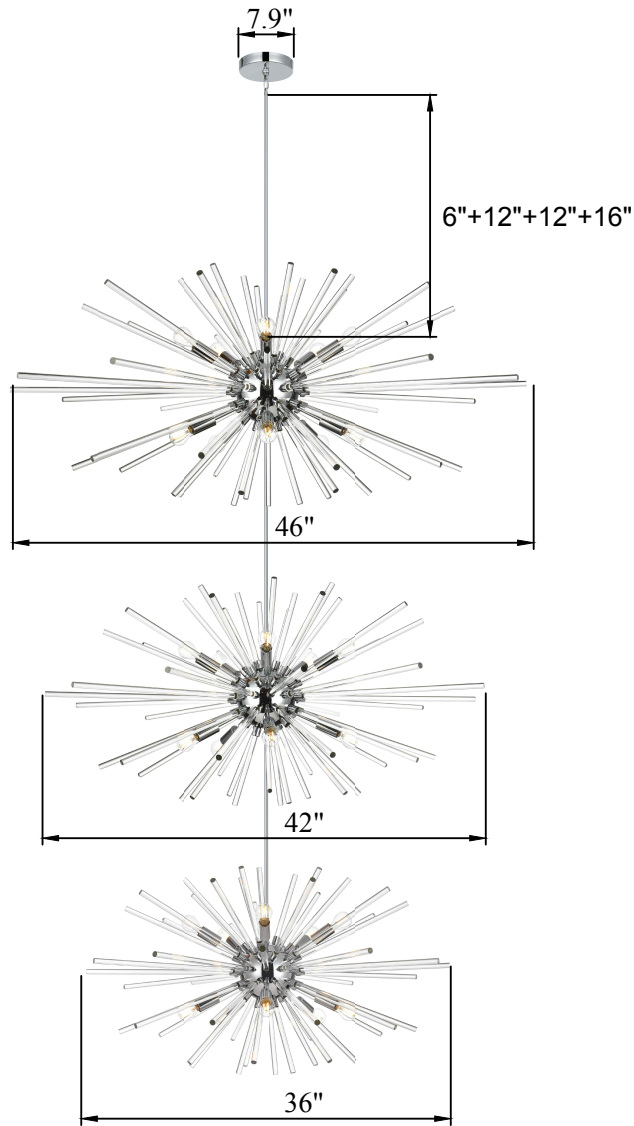

PRODUCT SPECIFICATION SHEET

Vera Hanging COLLECTION

30-Light Glass chandelier in Chrome

Chrome
Item No:2502G46L3C

Black
Item No:2502G46L3BK

Satin Gold
Item No:2502G46L3SG

Available Finishes

The Collection is composed of Chandeliers, Pendants
Bathroom Lamp

Dimensions

Canopy Size(in)	ø 7.9" H1.4"
Chain/Rod Length	6"+12"+12"+16":46"
Length	ø 46"
Width	ø 46"
Height	142"
Maximum Height	170"

Specifications

Finish	3 Finishes
Material	Metal+Crystal
Glass Color	Clear
Type	chandelier
Hanging Device	Rod
Voltage	110-125V
Dimmable	Yes
Warranty	1Year Limited
Shipment Type	LTL

Bulb / Socket

Socket Type	E12
Number of Lights	30
Wattage/Bulb	20W
Included	No

Installation

Indoor/Outdoor	Indoor
Dry/Wet/Damp	Dry
Weight	60 LBS
Wire Length	54"
Safety Rating	ETL Listed