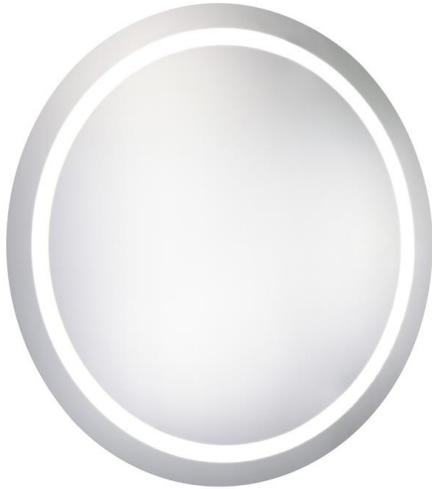

MRE23232

W32" X H32" CRI 90 CCT (K) 4200K , 6400K , 3000K 508Lumens

LED Mirror Light

Elitco Lighting

Project

Location

PRODUCT DESCRIPTION

IP44 Rated LED Backlit Bathroom Wall Mirror, Highy polished silver mirror with all around illuminatio. Epoxy powder coated mild steel back box. LED Mirror Light is designed to provide 40, 000 hours of life.

SPECIFICATIONS:

- Mirror Size: W32" X H32"
- Lamp power: 73W;
- Lumens:508 lm
- CRI \geq 0.9;
- CCT: 4200K , 6400K , 3000K
- Watts per color temperature: 32W+16W+16W
- Dimming LED
- Electronic Driver: Input 110-120V, output DC 12V
- Defogger
- Luminaire Disconnect
- Changeable LED light strip
- Primary Material: SPCC+GLASS
- UL Approved

Size: W32" X H32"

LABELS: UL/CUL listed (CUL listed number: E479383), IP Rating: IP44.