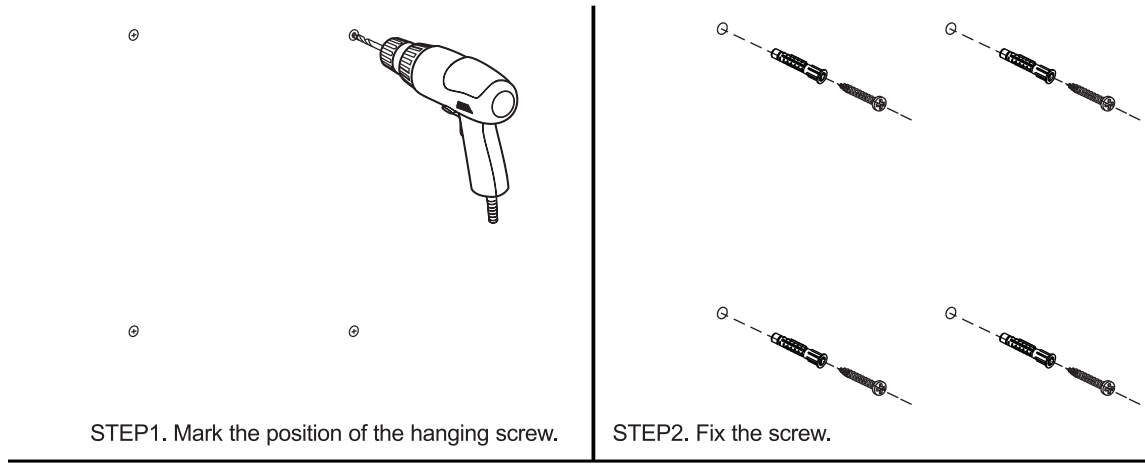

Assembly/User Instruction

Please read all instructions carefully. Before you proceed to install, make sure that the power supply is turned off and remains off until installation is complete.

Please note that each part has been assigned a number and proceed in a numerical order.