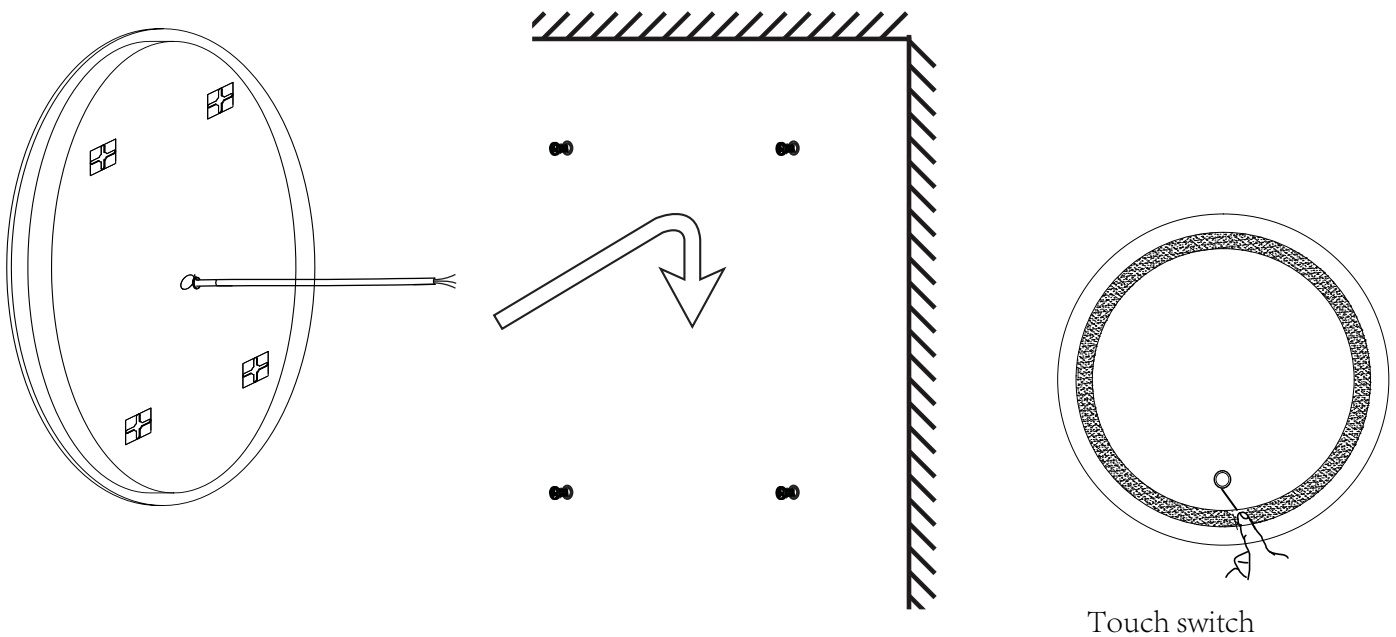

Assembly/User Instruction

Please read all instructions carefully. Before you proceed to install, make sure that the power supply is turned off and remains off until installation is complete.

Please note that each part has been assigned a number and proceed in a numerical order.

STEP3. Connect to the main supply

STEP4. Hang up the Mirror on the wall

Installation Dimensions:

MODEL	A(imch)	B(imch)	C(imch)	Hanged Vertically		Hanged Horizontally	
				D(imch)	E(imch)	F(imch)	G(imch)
MRE22828	28	28	1.93	11.8	11.8	11.8	11.8
MRE23232	32	32	1.93	15.74	15.74	15.74	15.74
MRE23636	36	36	1.93	19.68	19.68	19.68	19.68
MRE24242	42	42	1.93	23.62	23.62	23.62	23.62