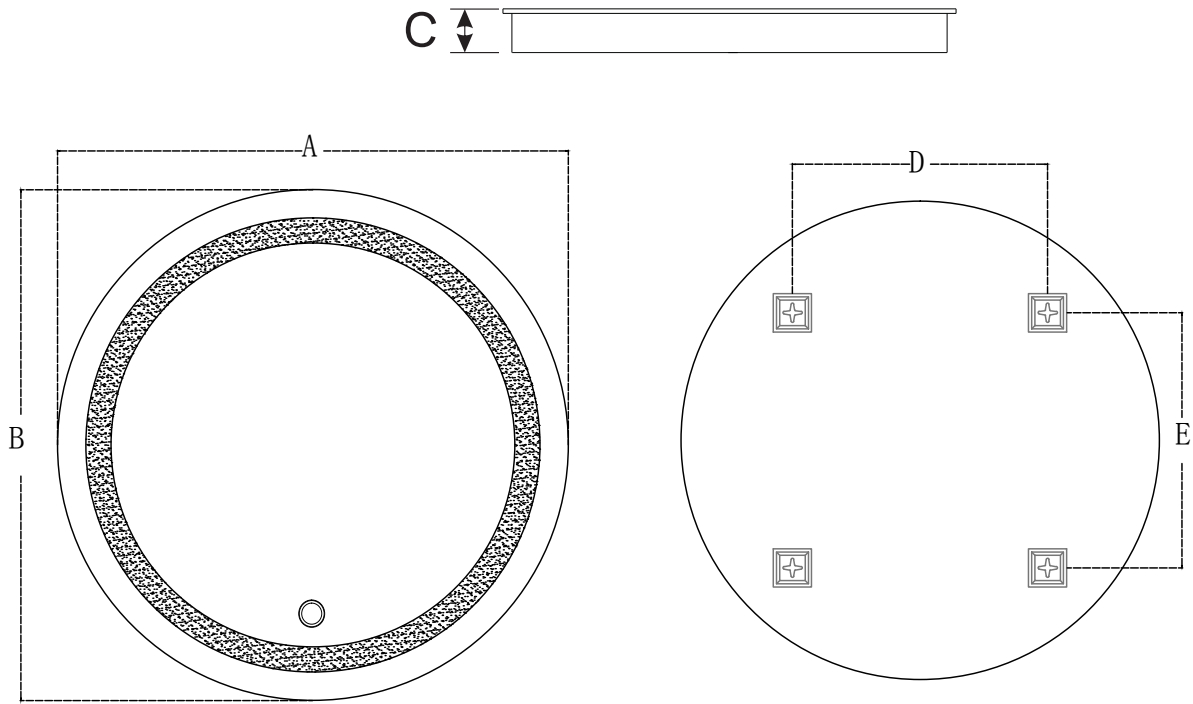

STEP3. Connect to the main supply

STEP4. Hang up the Mirror on the wall

Installation Dimensions:

MODEL	A(imch)	B(imch)	C(imch)	Hanged Vertically		Hanged Horizontally	
				D(imch)	E(imch)	F(imch)	G(imch)
MRE22828	28	28	1.93	11.8	11.8	11.8	11.8
MRE23232	32	32	1.93	15.74	15.74	15.74	15.74
MRE23636	36	36	1.93	19.68	19.68	19.68	19.68
MRE24242	42	42	1.93	23.62	23.62	23.62	23.62