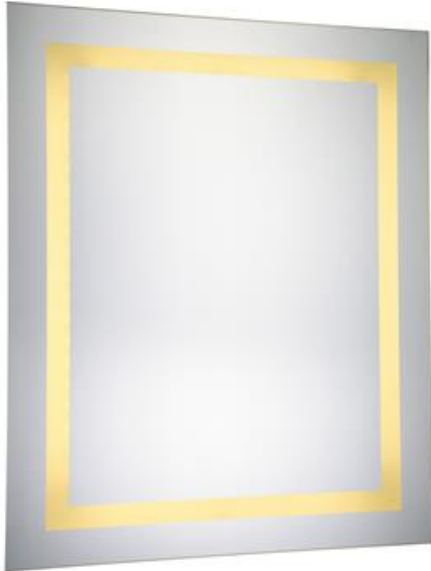

MRE-6040

W36" X H36" CRI 90 CCT (K) 3000 1600 Lumens

LED Mirror Light

Elitco Lighting

Project

Location

PRODUCT DESCRIPTION

IP44 Rated LED Backlit Bathroom Wall Mirror, highly polished silver mirror with 4 rectangle light windows. Epoxy powder coated mild steel back box. LED Mirror Light is designed to provide 40,000 hours of life.

SPECIFICATIONS:

- Mirror Size: W36" X H36" X D1.75"
- Lamp power: 23W;
- Lumens: 1600lm
- CRI \geq 90;
- CCT: 3000K
- Dimming LED
- Electronic Driver: Input 110-120V, output DC 60-75V
- Defogger
- Luminaire Disconnect
- Changeable LED light strip
- Primary Material: SPCC+GLASS
- UL Approved

FINISHES: Glossy White Back box

INSTALLATION:

1. Mount the chassis on the wall, the chassis can be horizontal and vertical hanging.
2. Install lamps
3. Wiring
4. Powder connection
5. Hang mirror on chassis