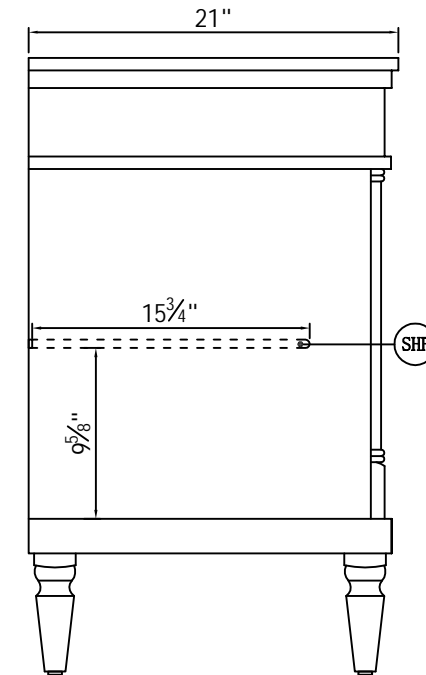

Side view

DWG. NO.

MODEL NO:
VF13060DWT

SPEC NO:

QUANTITY:

DATE:

CHECKED BY:

FOR PROPOSAL ONLY ALL
DIMENSIONS TO BE VERIFIED

PROJECT:

COLOR:

FINISH:

REVISIONS

1

2

3

4

5

6

ELEGANT
FURNITURE & LIGHTING™

500-550 E. Erie Avenue

Philadelphia PA 19134

1-888-388-3390