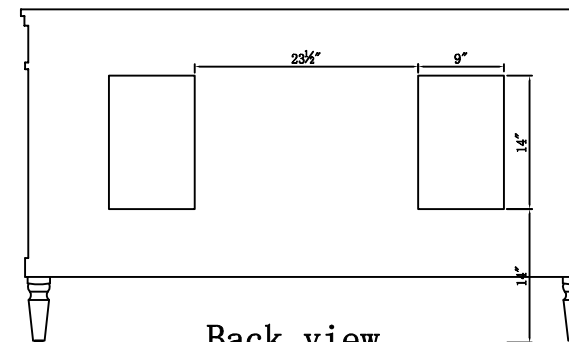

Back view

DWG. NO.

MODEL NO:
VF13060DWT

SPEC NO:

QUANTITY:

DATE:

CHECKED BY:

FOR PROPOSAL ONLY ALL
DIMENSIONS TO BE VERIFIED

PROJECT:

COLOR:

FINISH:

REVISIONS

1

2

3

4

5

6

ELEGANT
FURNITURE & LIGHTING™

500-550 E. Erie Avenue

Philadelphia PA 19134

1-888-388-3390