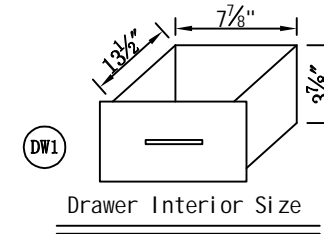

Top view

DWG. NO.

MODEL NO:
VF13060DWT

SPEC NO:

QUANTITY:

DATE:

CHECKED BY:

FOR PROPOSAL ONLY ALL
DIMENSIONS TO BE VERIFIED

PROJECT:

COLOR:

FINISH:

REVISIONS

1

2

3

4

5

6

ELEGANT
FURNITURE & LIGHTING™

500-550 E. Erie Avenue

Philadelphia PA 19134

1-888-388-3390