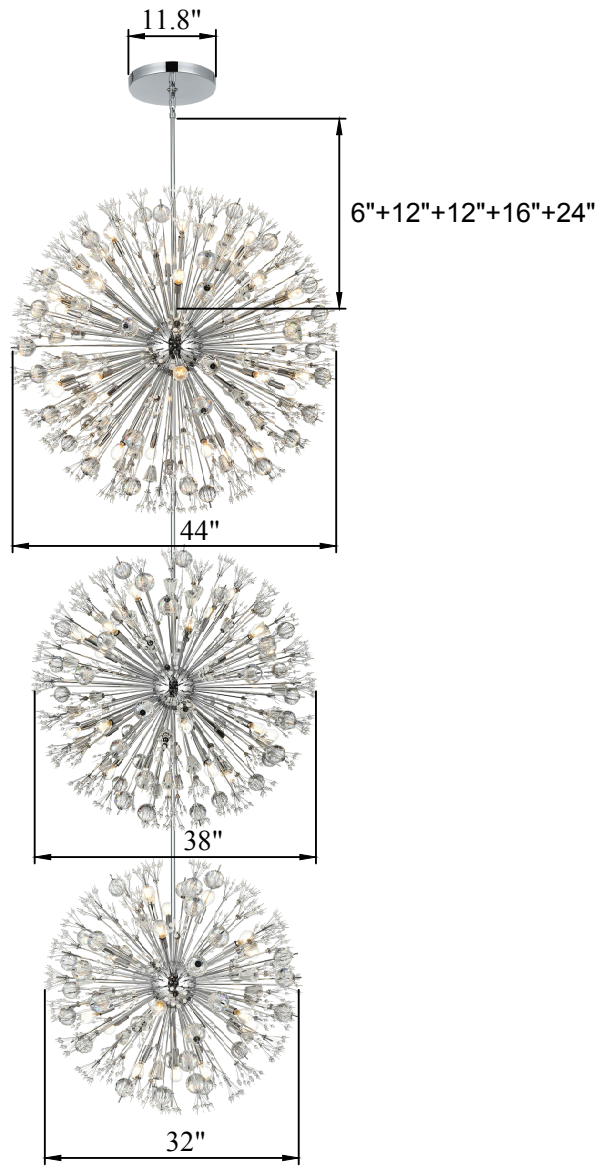

PRODUCT SPECIFICATION SHEET

Vera Hanging COLLECTION

74-Light crystal chandelier in Chrome

Chrome
Item No:2500G44L3C

Black
Item No:2500G44L3BK

Satin Gold
Item No:2500G44L3SG

Available Finishes

The Collection is composed of Chandeliers, Pendants
Bathroom Lamp

Dimensions

Canopy Size(in)	∅ 11.8" H1.4"
Chain/Rod Length	6"+12"+12"+16"+24":70"
Length	∅ 44"
Width	∅ 44"
Height	198"
Maximum Height	254"

Specifications

Finish	3 Finishes
Material	Metal+Crystal
Glass Color	Clear
Type	chandelier
Hanging Device	Rod
Voltage	110-125V
Dimmable	Yes
Warranty	1Year Limited
Shipment Type	LTL

Bulb / Socket

Socket Type	E12
Number of Lights	74
Wattage/Bulb	20W
Included	No

Installation

Indoor/Outdoor	Indoor
Dry/Wet/Damp	Dry
Weight	194 LBS
Wire Length	144"
Safety Rating	ETL Listed